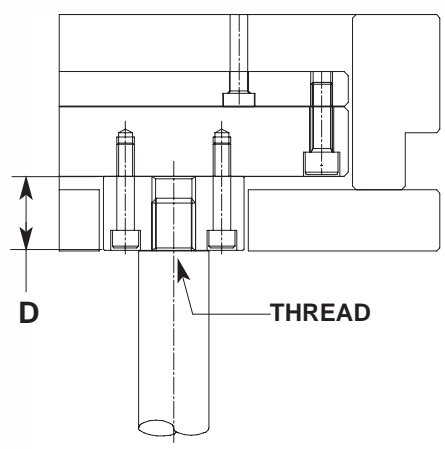

Knockout Rod Extensions

Round Series

CATALOG NUMBER	D	THREAD (T)
KR37-10	1.052	3/8-16
KR37-15	1.552	3/8-16
KR50-10	1.052	1/2-13
KR50-15	1.552	1/2-13
KR62-10	1.052	5/8-11
KR62-15	1.552	5/8-11
KR75-10	1.052	3/4-10
KR75-15	1.552	3/4-10
KR75-10NT*	1.052	NO THREAD
KR75-15NT*	1.552	NO THREAD

1/4 -20 SCHS Included
* Female Thread omitted.

Knockout Rod Extensions

Hex Series

CATALOG NUMBER	T	L LENGTH	THREAD internal & external
KRE37-10	1.052	1.672	3/8-16
KRE37-15	1.552	2.172	3/8-16
KRE50-10	1.052	1.672	1/2-13
KRE50-15	1.552	2.175	1/2-13
KRE62-10	1.052	1.922	5/8-11
KRE62-15	1.552	2.422	5/8-11
KRE75-10	1.052	1.672	3/4-10
KRE75-15	1.552	2.422	3/4-10
KRE75-10NT*	1.052	1.922	3/4-10
KRE75-15NT*	1.552	2.422	3/4-10

* Female Thread omitted.