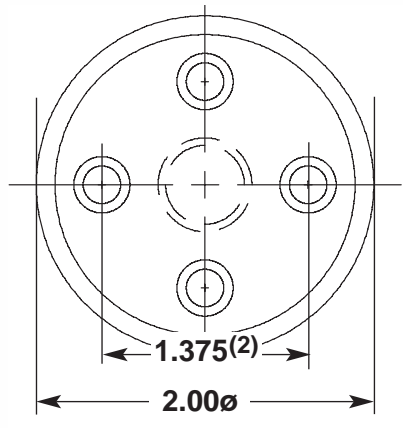

Knockout Rod Extensions

Round Series

CATALOG NUMBER	D	THREAD (T)
KR37-10	1.052	3/8-16
KR37-15	1.552	3/8-16
KR50-10	1.052	1/2-13
KR50-15	1.552	1/2-13
KR62-10	1.052	5/8-11
KR62-15	1.552	5/8-11
KR75-10	1.052	3/4-10
KR75-15	1.552	3/4-10
KR75-10NT*	1.052	NO THREAD
KR75-15NT*	1.552	NO THREAD

1/4 -20 SCHS Included
* Female Thread omitted.

Knockout Rod Extensions

Hex Series

CATALOG NUMBER	T	L LENGTH	THREAD internal & external
KRE37-10	1.052	1.672	3/8-16
KRE37-15	1.552	2.172	3/8-16
KRE50-10	1.052	1.672	1/2-13
KRE50-15	1.552	2.175	1/2-13
KRE62-10	1.052	1.922	5/8-11
KRE62-15	1.552	2.422	5/8-11
KRE75-10	1.052	1.672	3/4-10
KRE75-15	1.552	2.422	3/4-10
KRE75-10NT*	1.052	1.922	3/4-10
KRE75-15NT*	1.552	2.422	3/4-10