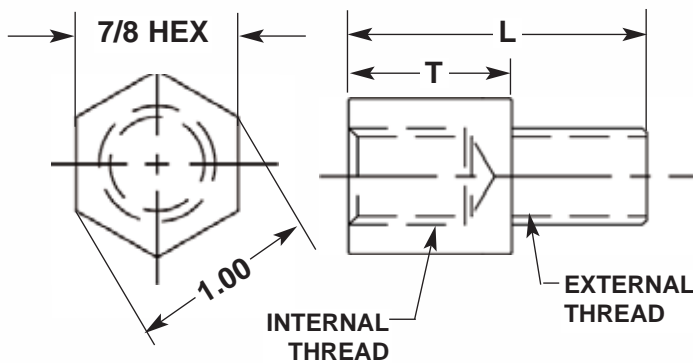

Knockout Rod Extensions

Round Series

CATALOG NUMBER	D	THREAD (T)
KR37-10	1.052	3/8-16
KR37-15	1.552	3/8-16
KR50-10	1.052	1/2-13
KR50-15	1.552	1/2-13
KR62-10	1.052	5/8-11
KR62-15	1.552	5/8-11
KR75-10	1.052	3/4-10
KR75-15	1.552	3/4-10
KR75-10NT*	1.052	NO THREAD
KR75-15NT*	1.552	NO THREAD

1/4 -20 SCHS Included
* Female Thread omitted.

Knockout Rod Extensions

Hex Series

CATALOG NUMBER	T	L LENGTH	THREAD internal & external
KRE37-10	1.052	1.672	3/8-16
KRE37-15	1.552	2.172	3/8-16
KRE50-10	1.052	1.672	1/2-13
KRE50-15	1.552	2.175	1/2-13
KRE62-10	1.052	1.922	5/8-11
KRE62-15	1.552	2.422	5/8-11
KRE75-10	1.052	1.672	3/4-10
KRE75-15	1.552	2.422	3/4-10
KRE75-10NT*	1.052	1.922	3/4-10
KRE75-15NT*	1.552	2.422	3/4-10