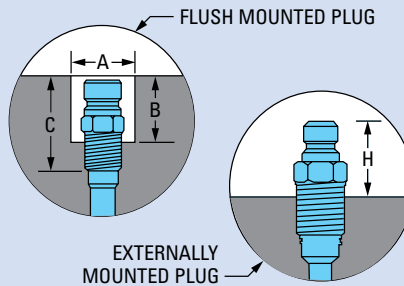

Waterlines

D-M-E will provide waterlines and plugs per customer specifications.

FOR QUOTING OR ORDERING, SPECIFY:

Waterlines

Diameter: _____

Specify plates with waterlines:

Total length (in inches) of waterlines in each plate:

Jiffy-Tite® Plugs (JP)

Male Plug Mounting Information

ITEM NUMBER	NPT	HEX SIZE	A	B	C	H
JP-250	1/16	7/16	11/16	11/16	1"	5/8
JP-251	1/8	7/16	11/16	11/16	1"	5/8
JP-252-(SV)	1/4	9/16	27/32	15/16	1 3/16	7/8
JP-253-(SV)	3/8	11/16	1.000	15/16	1 1/4	29/32
JP-351	1/8	9/16	1.000	15/16	1 1/4	7/8
JP-352-(SV)	1/4	9/16	1.000	13/32	1 7/16	1 1/32
JP-353-(SV)	3/8	11/16	1.000	1 1/8	1 7/16	1 1/16
JP-354-(SV)	1/2	7/8	1 3/16	1 1/4	1 9/16	1 3/16
JP-553	3/8	7/8	1 1/4	1 3/16	1 5/8	1 1/8
JP-554	1/2	7/8	1 1/4	1 1/2	1 13/16	1 7/16
JP-556	3/4	1 1/8	1 1/2	1 9/16	1 7/8	1 1/2