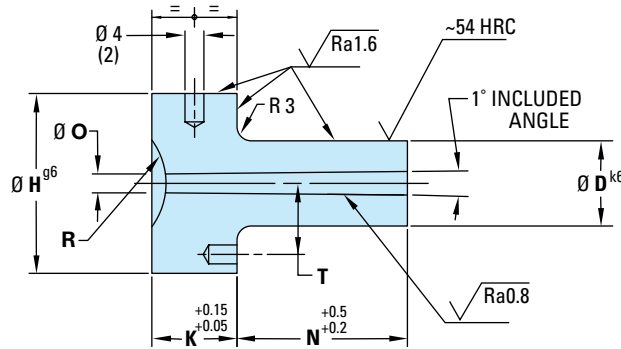

# Sprue Bushings – Hardened

Boquillas de inyección – templadas | Inyectores do gito – temperados | Buses d'injection – trempé | Angießbuchsen – gehärtet

**INFORMATION KEY:**  
**D** = Outside Diameter of Stem  
**H** = Head Diameter  
**K** = Head Thickness  
**N** = Stem Length  
**O** = Sprue Orifice Diameter  
**Standard:** Euro-Series  
**Material:** 1.2826 Steel  
**Surface Treatment:** None (Through Hardened)  
**Dimensions:** Shown in Millimeters (mm)

## R = No Radius – DHR74

Material: 1.2826 Steel Hardness: ~54 HRC

ITEM PREFIX	D	N									O	H	K	T
		022	027	036	046	056	076	096	116					
DHR74	12	⚡	⚡	⚡	⚡						2,5	28	13	11
			⚡	⚡	⚡	⚡					3,5			
	18				⚡	⚡	⚡	⚡	⚡	⚡	3	38	18	15
						⚡	⚡	⚡	⚡	⚡	4			

**HOW TO ORDER:** Specify Item Number with prefix, D diameter, N length, and O diameter. Include zeros and commas only where shown, but omit all spaces (spaces are only shown here for easier reading).

**HOW TO ORDER:** Specify Item Number with prefix, D diameter, N length, O diameter, and R radius = 15. Include zeros and commas where shown, but omit all spaces (spaces are only shown here for easier reading).