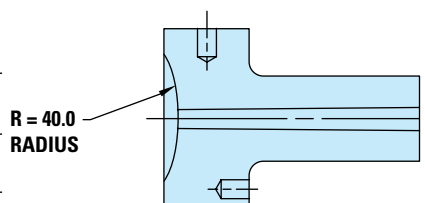

**HOW TO ORDER:** Specify Item Number with prefix, D diameter, N length, O diameter, and R radius = 15. Include zeros and commas where shown, but omit all spaces (spaces are only shown here for easier reading).

Prefix  D  N  O  R

Example:  
 Prefix D N O R  
 DHR76 12 036 3,5 15

Example:  
 Prefix D N O R  
 DHR76 18 056 4,0 15

**KEY TO CHART**

- ⚡ Items in stock
- Light blue box 2-3 week delivery
- White box Contact D-M-E for quote

## R = 40.0mm Radius – DHR78

Material: 1.2826 Steel Hardness: ~54 HRC

ITEM PREFIX	D	N									O	H	K	T
		022	027	036	046	056	076	096	116					
DHR78	12		⚡	⚡	⚡	⚡					2,5	28	13	11
											3,5			
	18				⚡	⚡	⚡	⚡	⚡	⚡	3,0	38	18	15
						⚡	⚡	⚡	⚡	⚡	4,0			