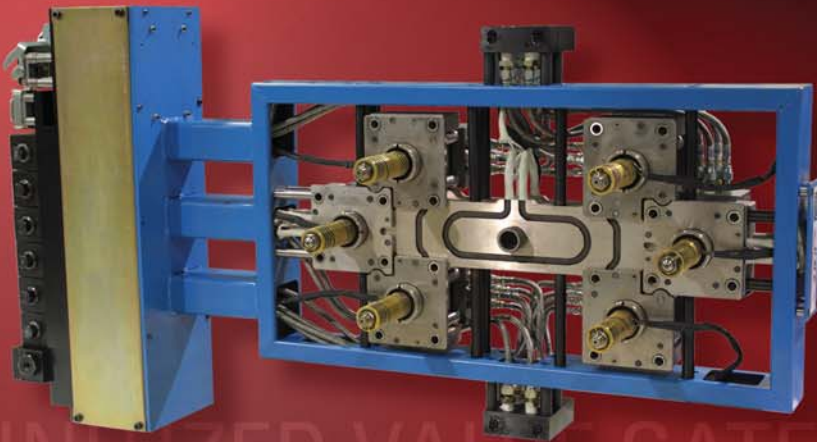

DME Valve Gate Hot Runner Systems

Fully integrated
valve gate systems
for superior gate
cosmetics and
sequential part filling

UNITIZED VALVE GATE

AIR VALVE ASSEMBLIES

HYDRAULIC PNEUMATIC

NOZZLES

VALVE GATE

CONTROLLERS