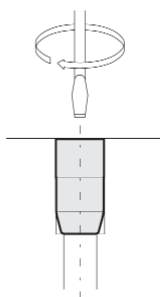

New! Double Date Stamp

Patented Cumsa System

12 months + 6 years

Special Engravings for outer rings available upon request!

What's Important

Double Date Stamp

- Has 12 months and 6 years eliminating the arrow replacement at the end of each year
- The 12mm Double Dater* provides the same markings as a standard dater
- The same height is always maintained between all rings

Fig.1

To change month

Fig.2

To change year

Part Number	Contains
FD 120812	12 months + 6 years

NOTE:
To specify year add the two digit year to the end of the part number. I.E. FD 120812-05

IMPORTANT:

To change the month, turn counter clockwise (the two inner rings move, Fig 1). To change the year, turn clockwise (only central ring moves, Fig 2).