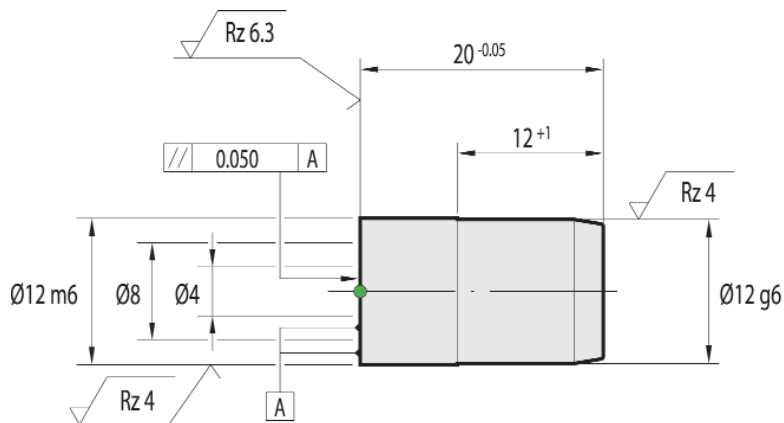

New! Double Date Stamp

Patented Cumsa System

12 months + 6 years

Special Engravings for outer rings available upon request!

What's Important

Double Date Stamp

- Has 12 months and 6 years eliminating the arrow replacement at the end of each year
- The 12mm Double Dater* provides the same markings as a standard dater
- The same height is always maintained between all rings

Fig.1

To change month

Fig.2

To change year

Part Number	Contains
FD 120812	12 months + 6 years

NOTE:
To specify year add the two digit year to the end of the part number. I.E. FD 120812-05

IMPORTANT:

To change the month, turn counter clockwise (the two inner rings move, Fig 1). To change the year, turn clockwise (only central ring moves, Fig 2).