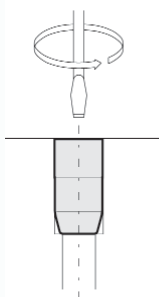

New! Double Date Stamp

Patented Cumsa System

12 months + 6 years

Special Engravings for outer rings available upon request!

What's Important

Double Date Stamp

- Has 12 months and 6 years eliminating the arrow replacement at the end of each year
- The 12mm Double Dater* provides the same markings as a standard dater
- The same height is always maintained between all rings

Fig.1

To change month

Fig.2

To change year

Part Number	Contains
FD 120812	12 months + 6 years

NOTE:
To specify year add the two digit year to the end of the part number. I.E. FD 120812-05

IMPORTANT:

To change the month, turn counter clockwise (the two inner rings move, Fig 1). To change the year, turn clockwise (only central ring moves, Fig 2).