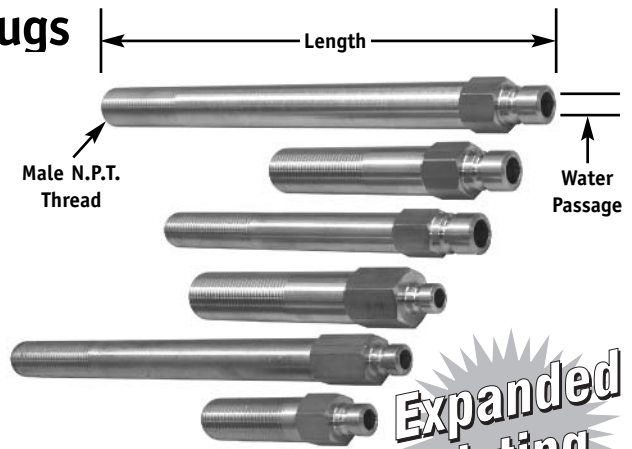

Quick Change Waterline Extension Plugs

Brass Extension Plugs from IMS make mold setup and maintenance more convenient.

- Durable solid brass
- Rust-proof and leak-proof
- Quick to install, easy to remove

Purchasers also order:

- Quick-Change Waterline Sockets, pages 598-599
- Thread Sealant Tape with Teflon®, page 616

Specifications — Call for Prices						
	200 SERIES (1/4" passage)		300 SERIES (3/8" passage)		500 SERIES (1/2" passage)	
	Item #	Length	Item #	Length	Item #	Length
1/16" Male N.P.T. Thread		2.5"	135376	2.5"		
	135342	4"	135363	4"		
	132157	5"				
	132156	5.5"	135364	5.5"		
	132155	7"				
1/8" Male N.P.T. Thread	122656	2.5"	129623	2.5"		
	122657	4"	129624	4"		
	122658	5.5"	135367	5.5"		
	122659	7"	137726	7"		
	122660	8.5"	134957	8.5"		
	135361	10"				
		11.5"				
1/4" Male N.P.T. Thread	122661	2.5"	122671	2.5"		2.5"
	122662	4"	122672	4"		4"
	122663	5.5"	122673	5.5"		5.5"
	122664	7"	122674	7"		7"
	122665	8.5"	122675	8.5"		8.5"
	135362	10"	134958	10"		10"
		11 1/2"		11 1/2"		11 1/2"
3/8" Male N.P.T. Thread		13"		13"		13"
	122666	2.5"	122676	2.5"		2.5"
	122667	4"	122677	4"	137675	4"
	122668	5.5"	123493	5.5"		5.5"
	122669	7"	122679	7"		7"
	122670	8.5"	122680	8.5"		8.5"
		10"		10"		10"
1/2" Male N.P.T. Thread		11.5"		11.5"		11.5"
		13"		13"		13"
			122681	2.5"	122686	2.5"
			122682	4"	122687	4"
			122683	5.5"	122689	5.5"
			122684	7"	122688	7"
			122685	8.5"	122690	8.5"
			10"		10"	
			11.5"		11.5"	
			13"		13"	